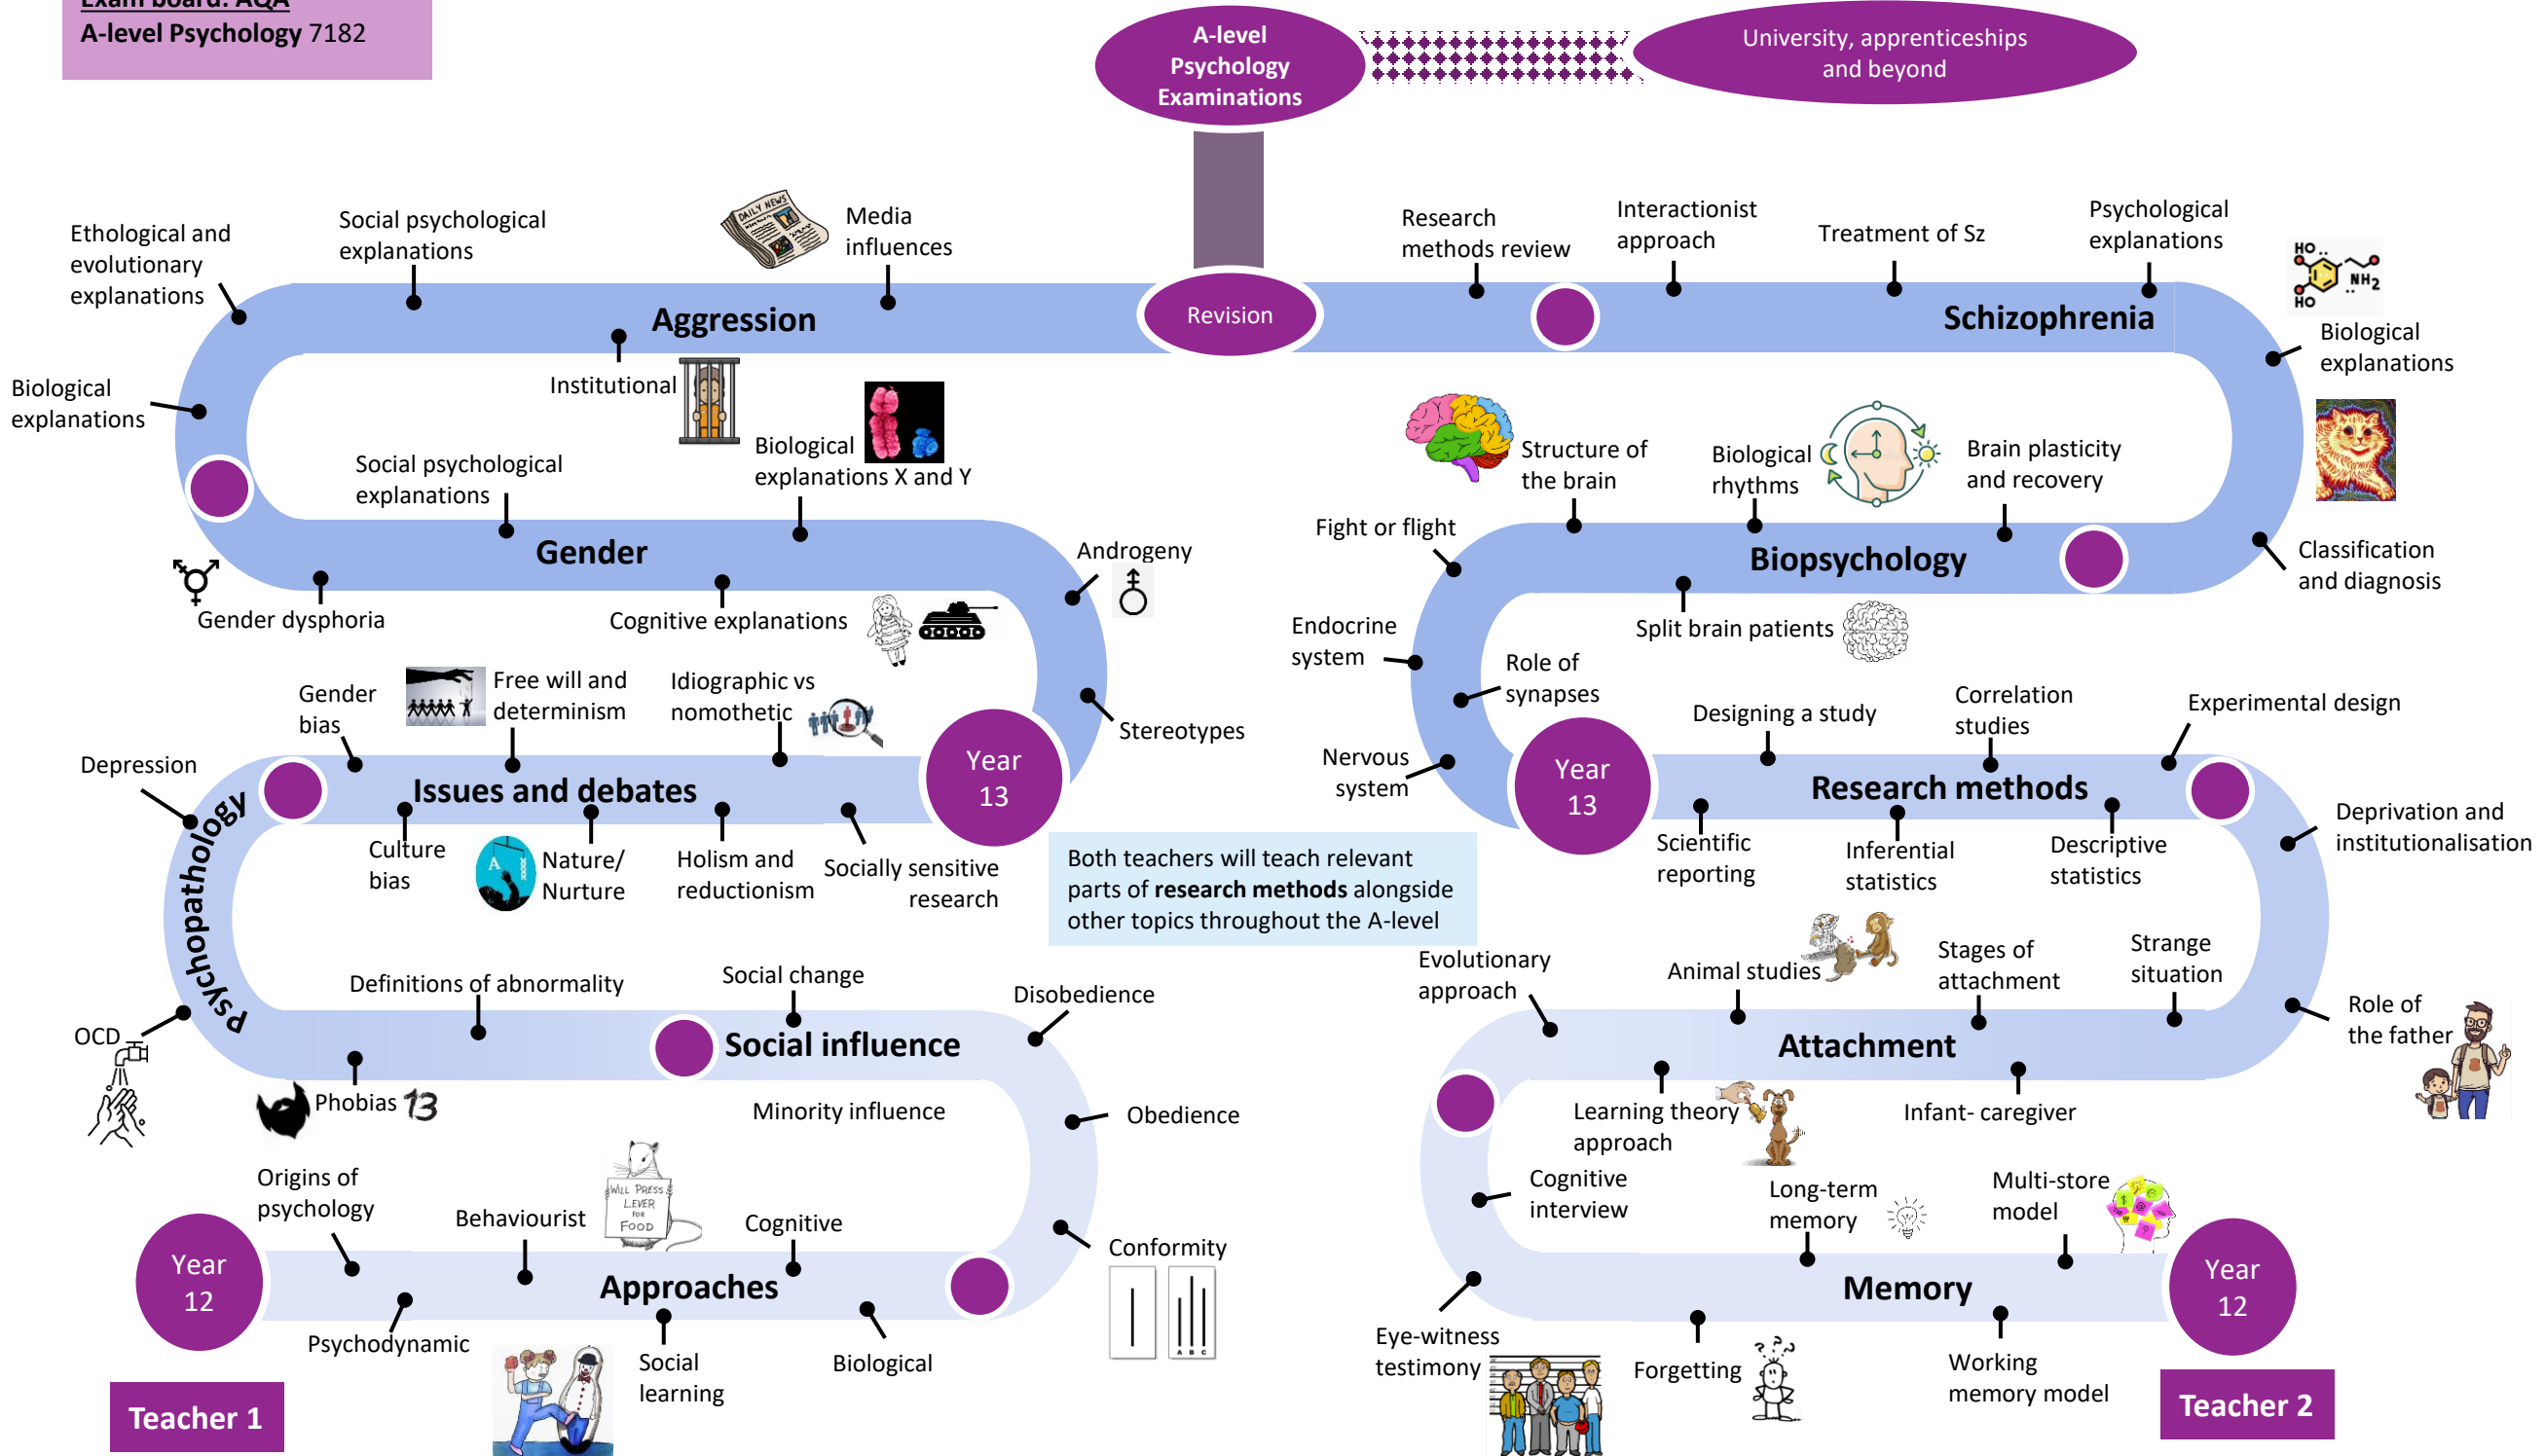

# A-level Psychology LEARNING JOURNEY

Exam board: AQA  
A-level Psychology 7182

**Paper 1** What's assessed?  
Any content from topics 1–4, including relevant practical skills  
written exam: 2 hours, 91 marks, 35% of A-level  
76 marks: a mixture of short and long answer questions  
15 marks: extended response questions

**Paper 2** What's assessed?  
Any content from topics 5–8, including relevant practical skills  
written exam: 2 hour, 91 marks, 35% of A-level  
76 marks: a mixture of short and long answer questions  
15 marks: comprehension question

**Paper 3** What's assessed?  
Any content from topics 1–8, including relevant practical skills  
written exam: 2 hours, 78 marks, 30% of A-level  
38 marks: structured questions, including practical techniques  
15 marks: critical analysis of given experimental data  
25 marks: one essay from a choice of two titles